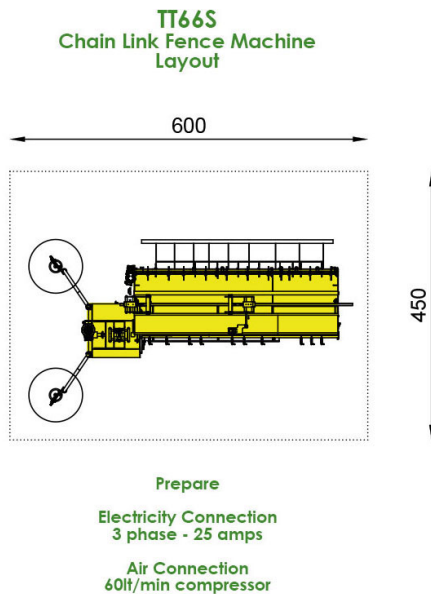

- 2 wires.
- Machine width: 3.00 meters.
- Diameter: 1.6 – 3.2 mm. galvanized OR PVC coated.
- Mesh sizes: Between 30 mm. x 30 mm – 105mm. x 105 mm.
- Shape of mesh: Square.
- Output capacity: 1100 Sqm/ 08 hours Shift. (55 mm. x 55 mm. / 2.50 mm. dia wire)
- PLC to control and adjust the machine
- Variable speed control
- Daily production performance report by its PLC
- Pneumatic knuckling devices on both sides
- Control device to stop the machine in case of breakage or lack of wire.
- Simple tooling change
- Wear reduction system at the toolings
- Main panel to control the electric power and cut the circuit.
- Length of roll counter.
- Remote control of failure, program update etc.. by internet connection link system module
- Coiler.
- Two unwinders.

Video Link:

https://youtu.be/B3Iklo6NQ6o?si=ycGR_TjrYI1Er8en

Questions and Answers

1. Dimensions

2. Machine Weight

Approximately 1.6 tons

3. Weaving Width

It can weave successfully 3.2 meters wide

4. Max Length of Mesh

Max length 32 meters.

5. Motor Capacity

3.0 kW + 1.5 kw + 0.75 kW Energy Efficient Design

6. Voltage

Standard Models are adaptable –to 380-440 V (50/60 hz)

7. Molds

1 mold is free of charge, extra molds are 400 – 550 USD – blades are 20 USD